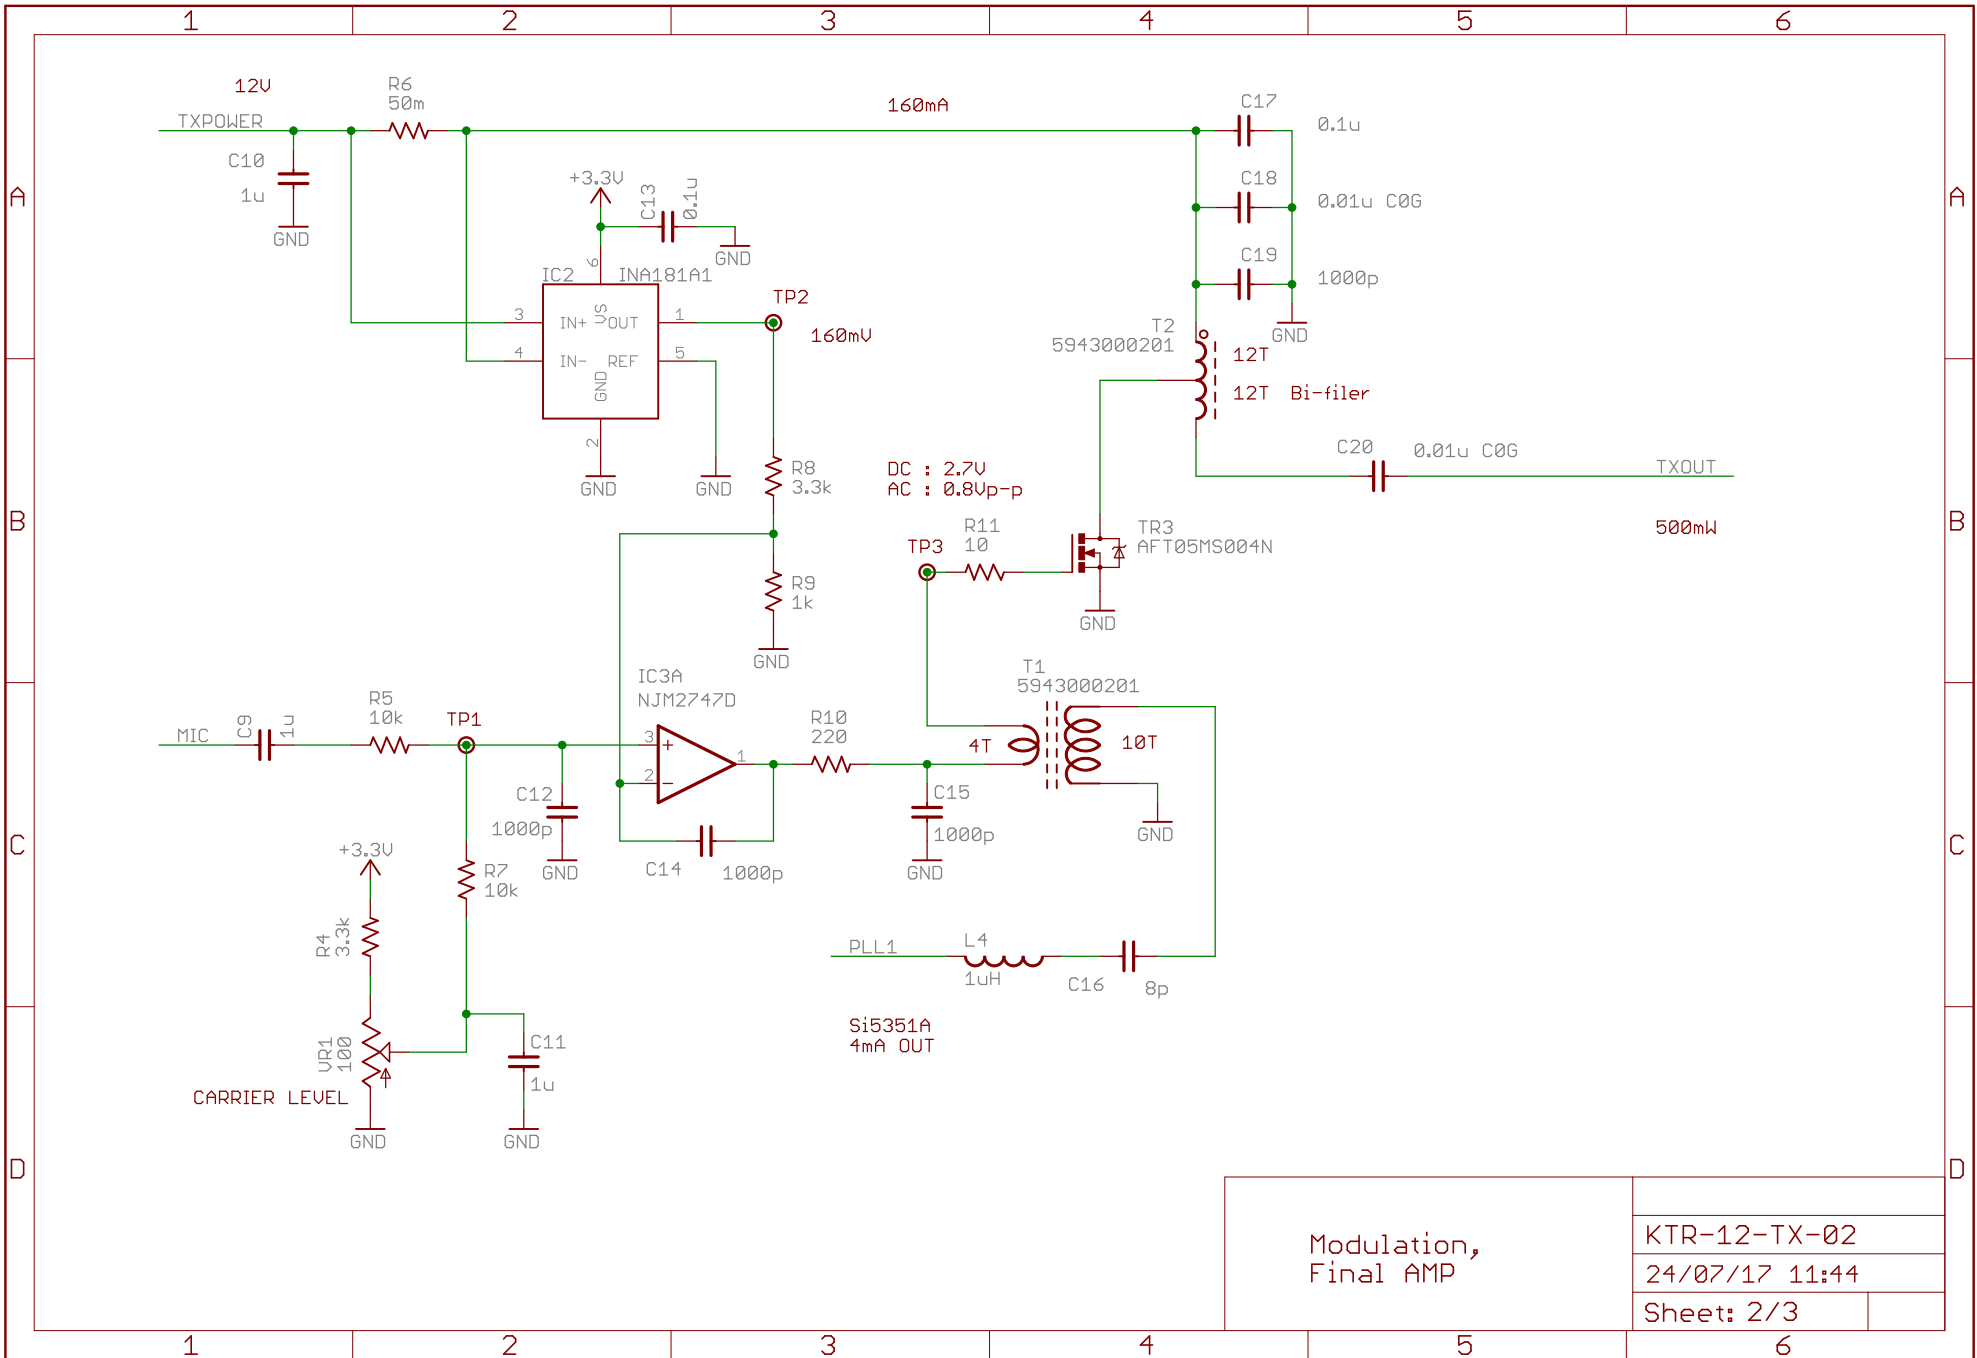

KTR-12-TX-02	
24/07/17 11:44	
Sheet: 1/3	

Modulation,
Final AMP

KTR-12-TX-02
24/07/17 11:44
Sheet: 2/3

KTR-12-TX-02
24/07/17 11:44
Sheet: 3/3