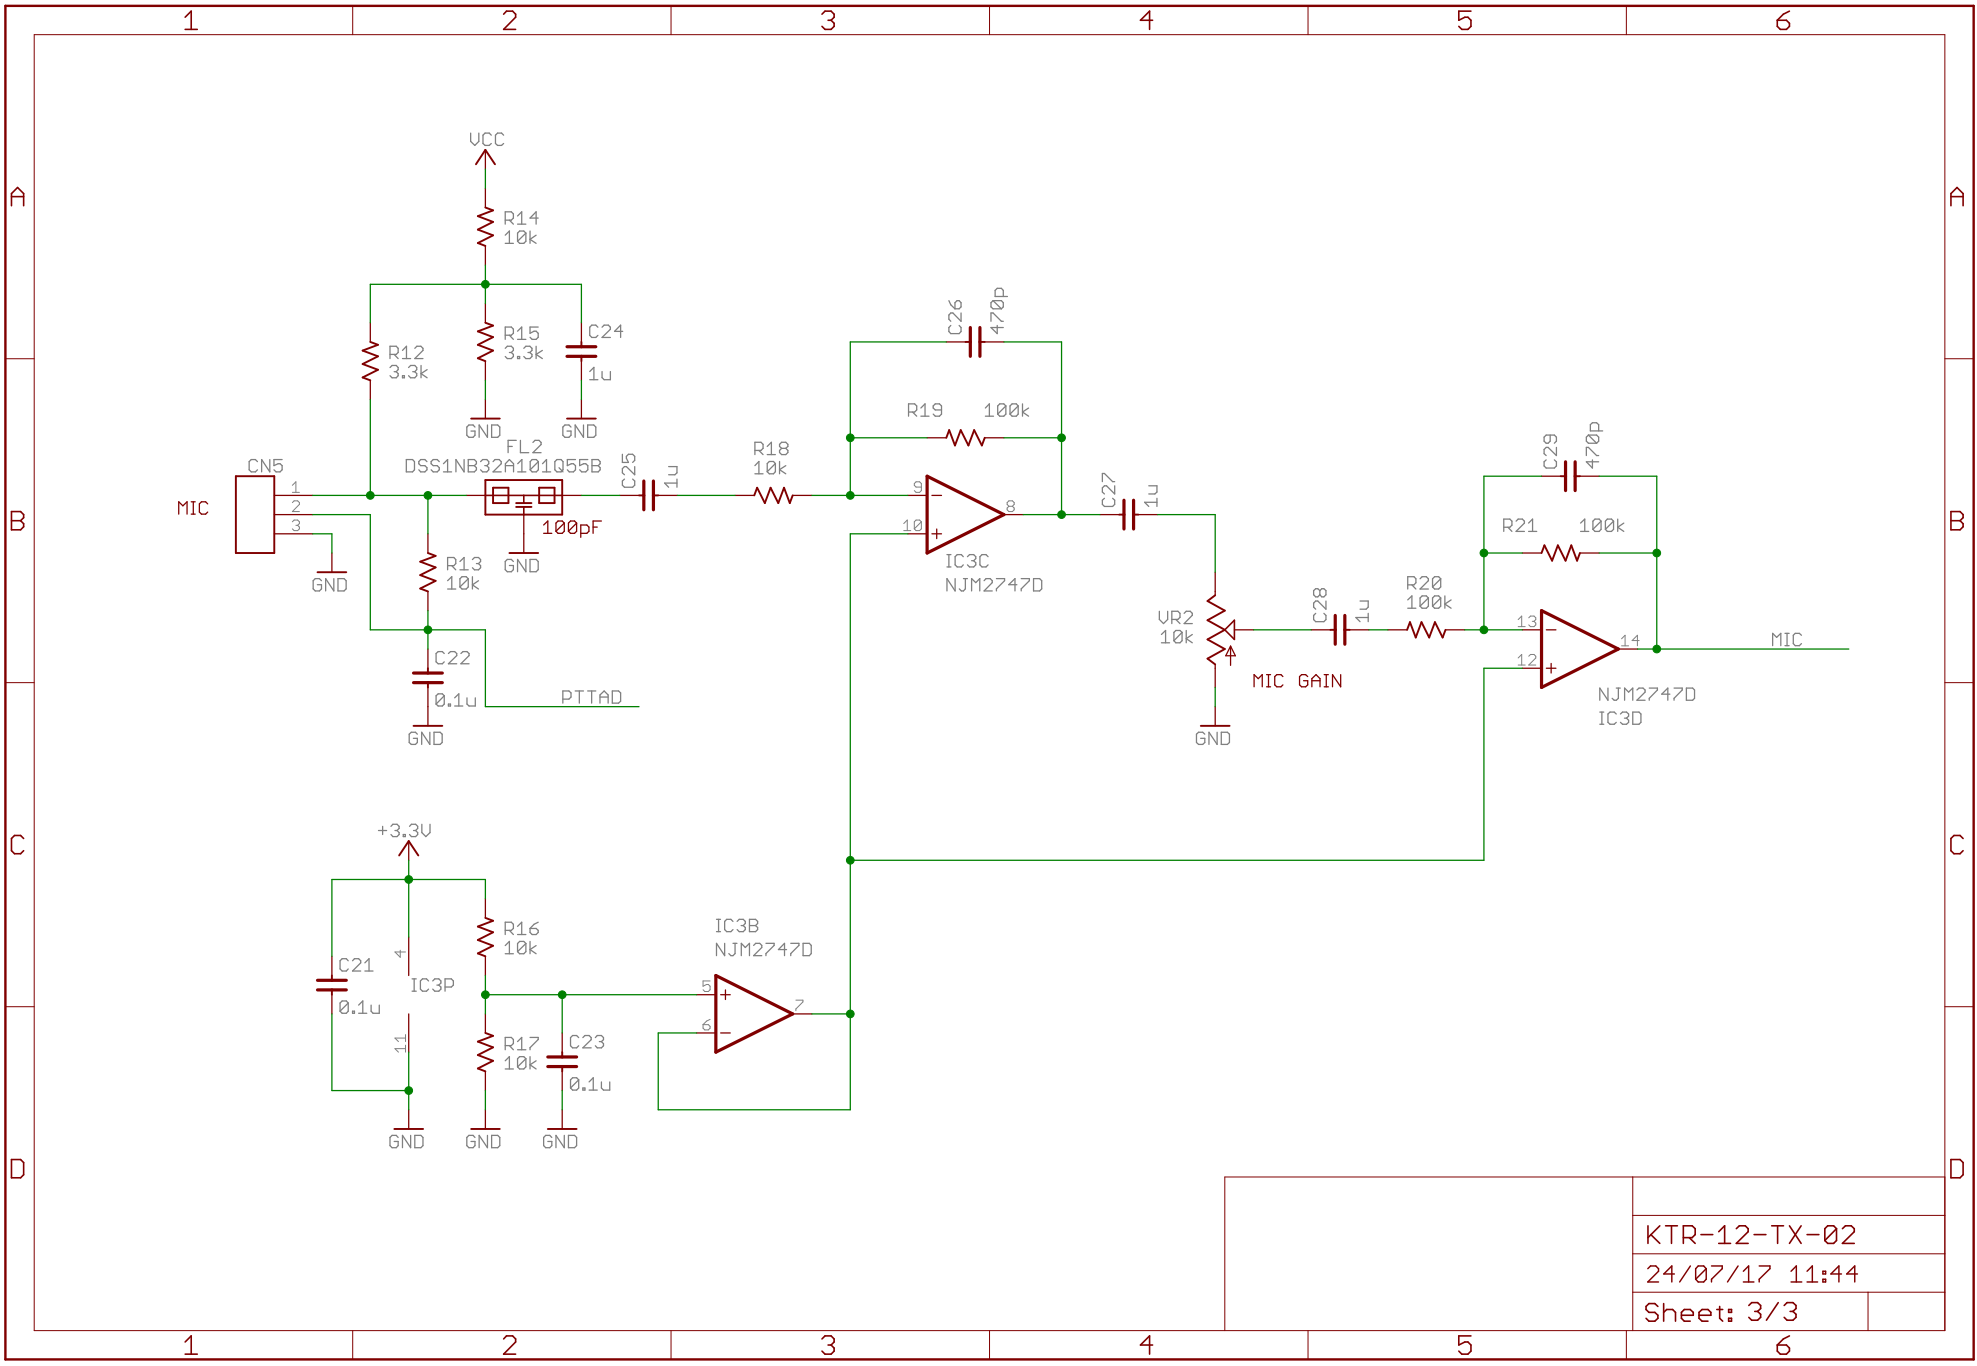

KTR-12-TX-02	
24/07/17 11:44	
Sheet: 1/3	

Modulation,
Final AMP

KTR-12-TX-02
24/07/17 11:44
Sheet: 2/3

KTR-12-TX-02
24/07/17 11:44
Sheet: 3/3