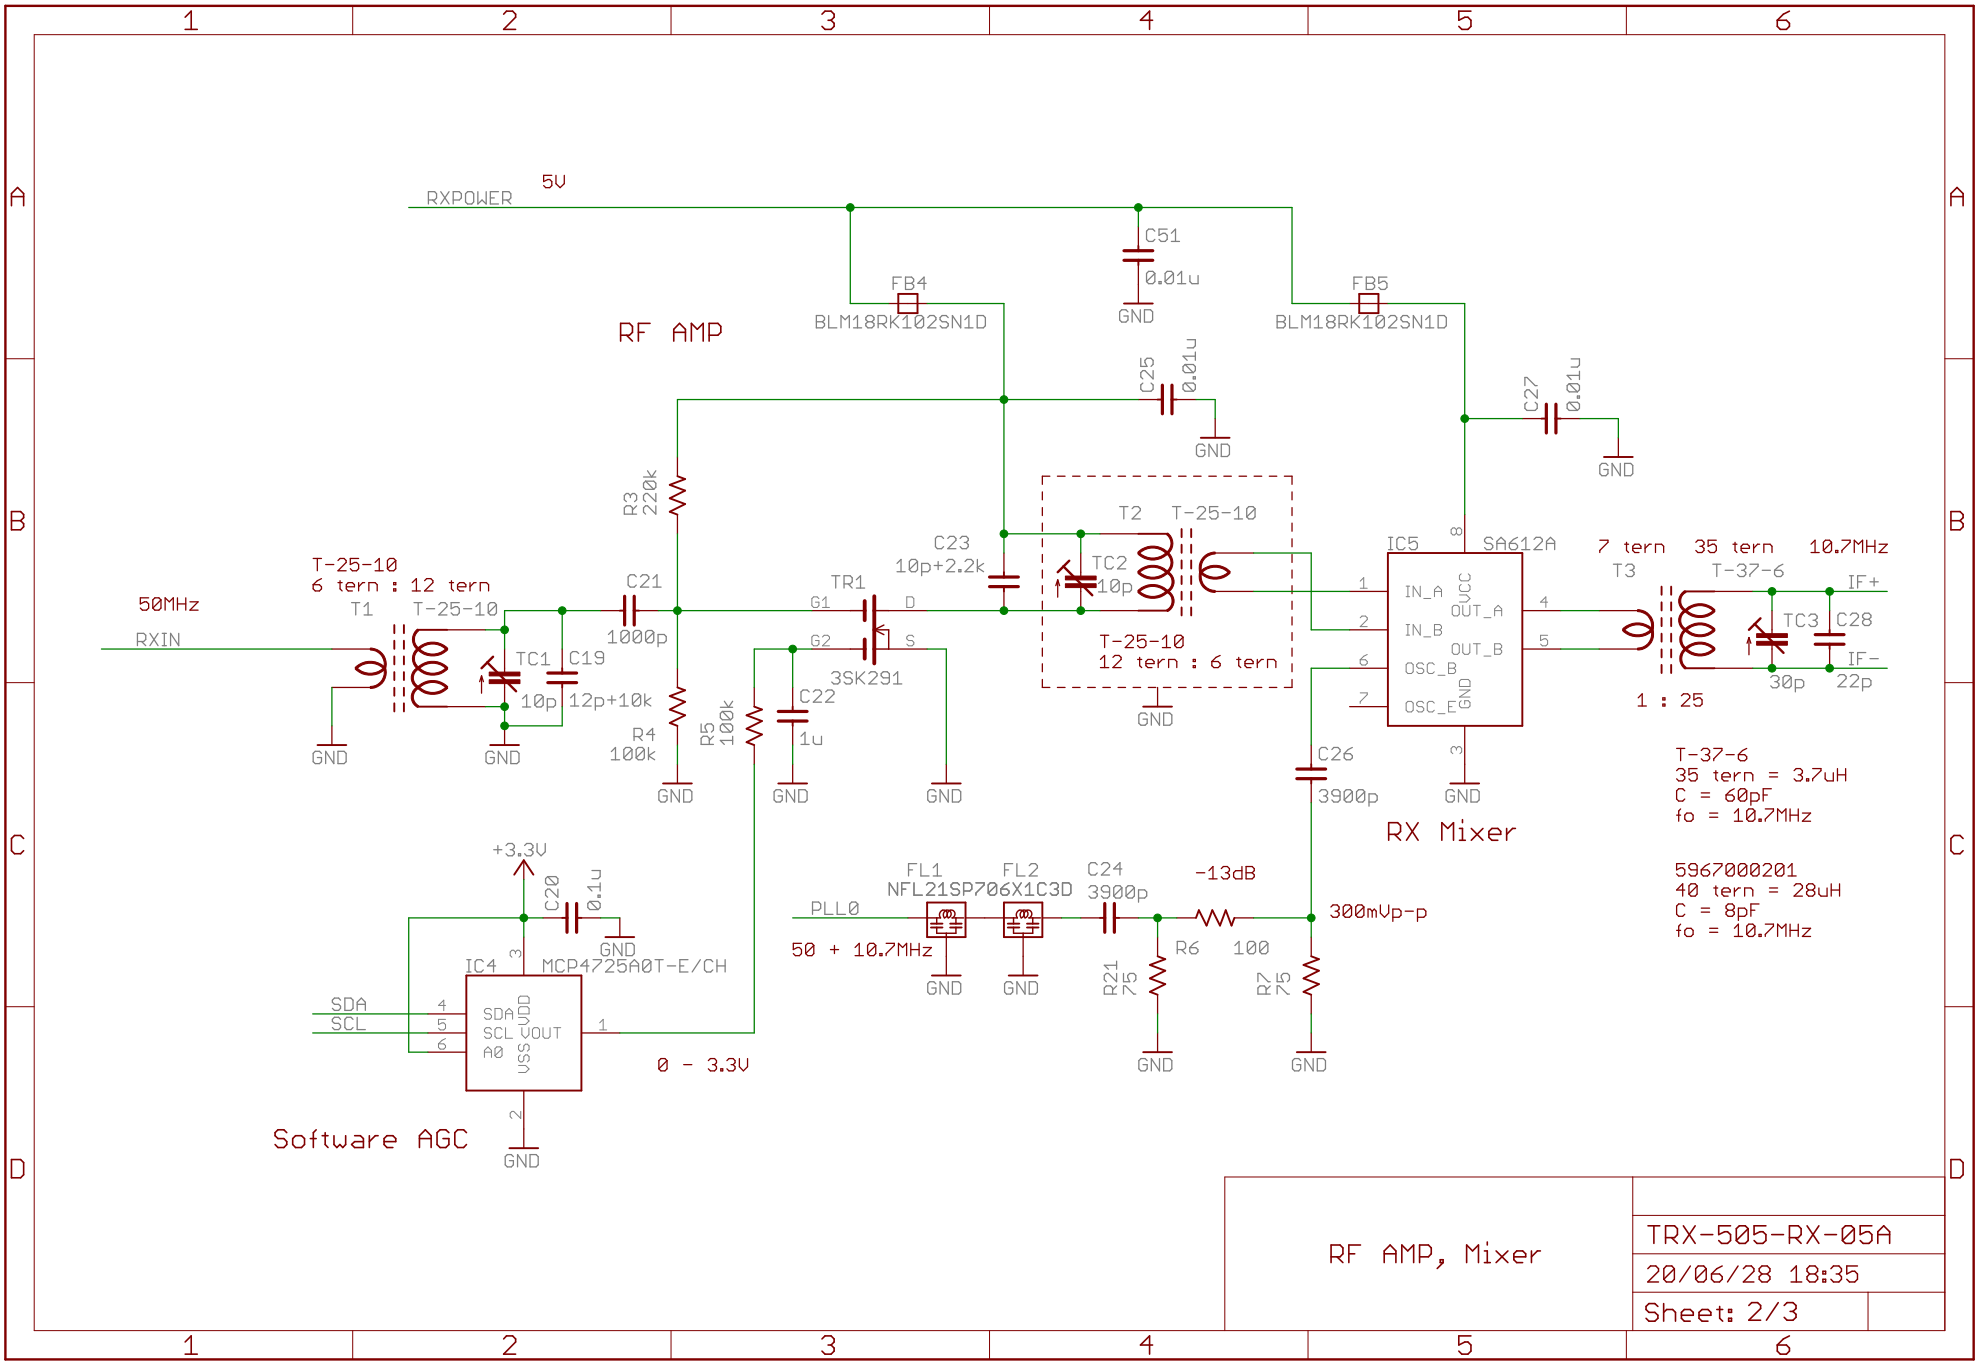

TRX-505-RX-05A
20/06/28 18:35
Sheet: 1/3

RF AMP, Mixer	TRX-505-RX-05A
	20/06/28 18:35
	Sheet: 2/3

IF, FM / MW radio

Receiver

TRX-505-RX-05A

20/06/28 18:35

Sheet: 3/3