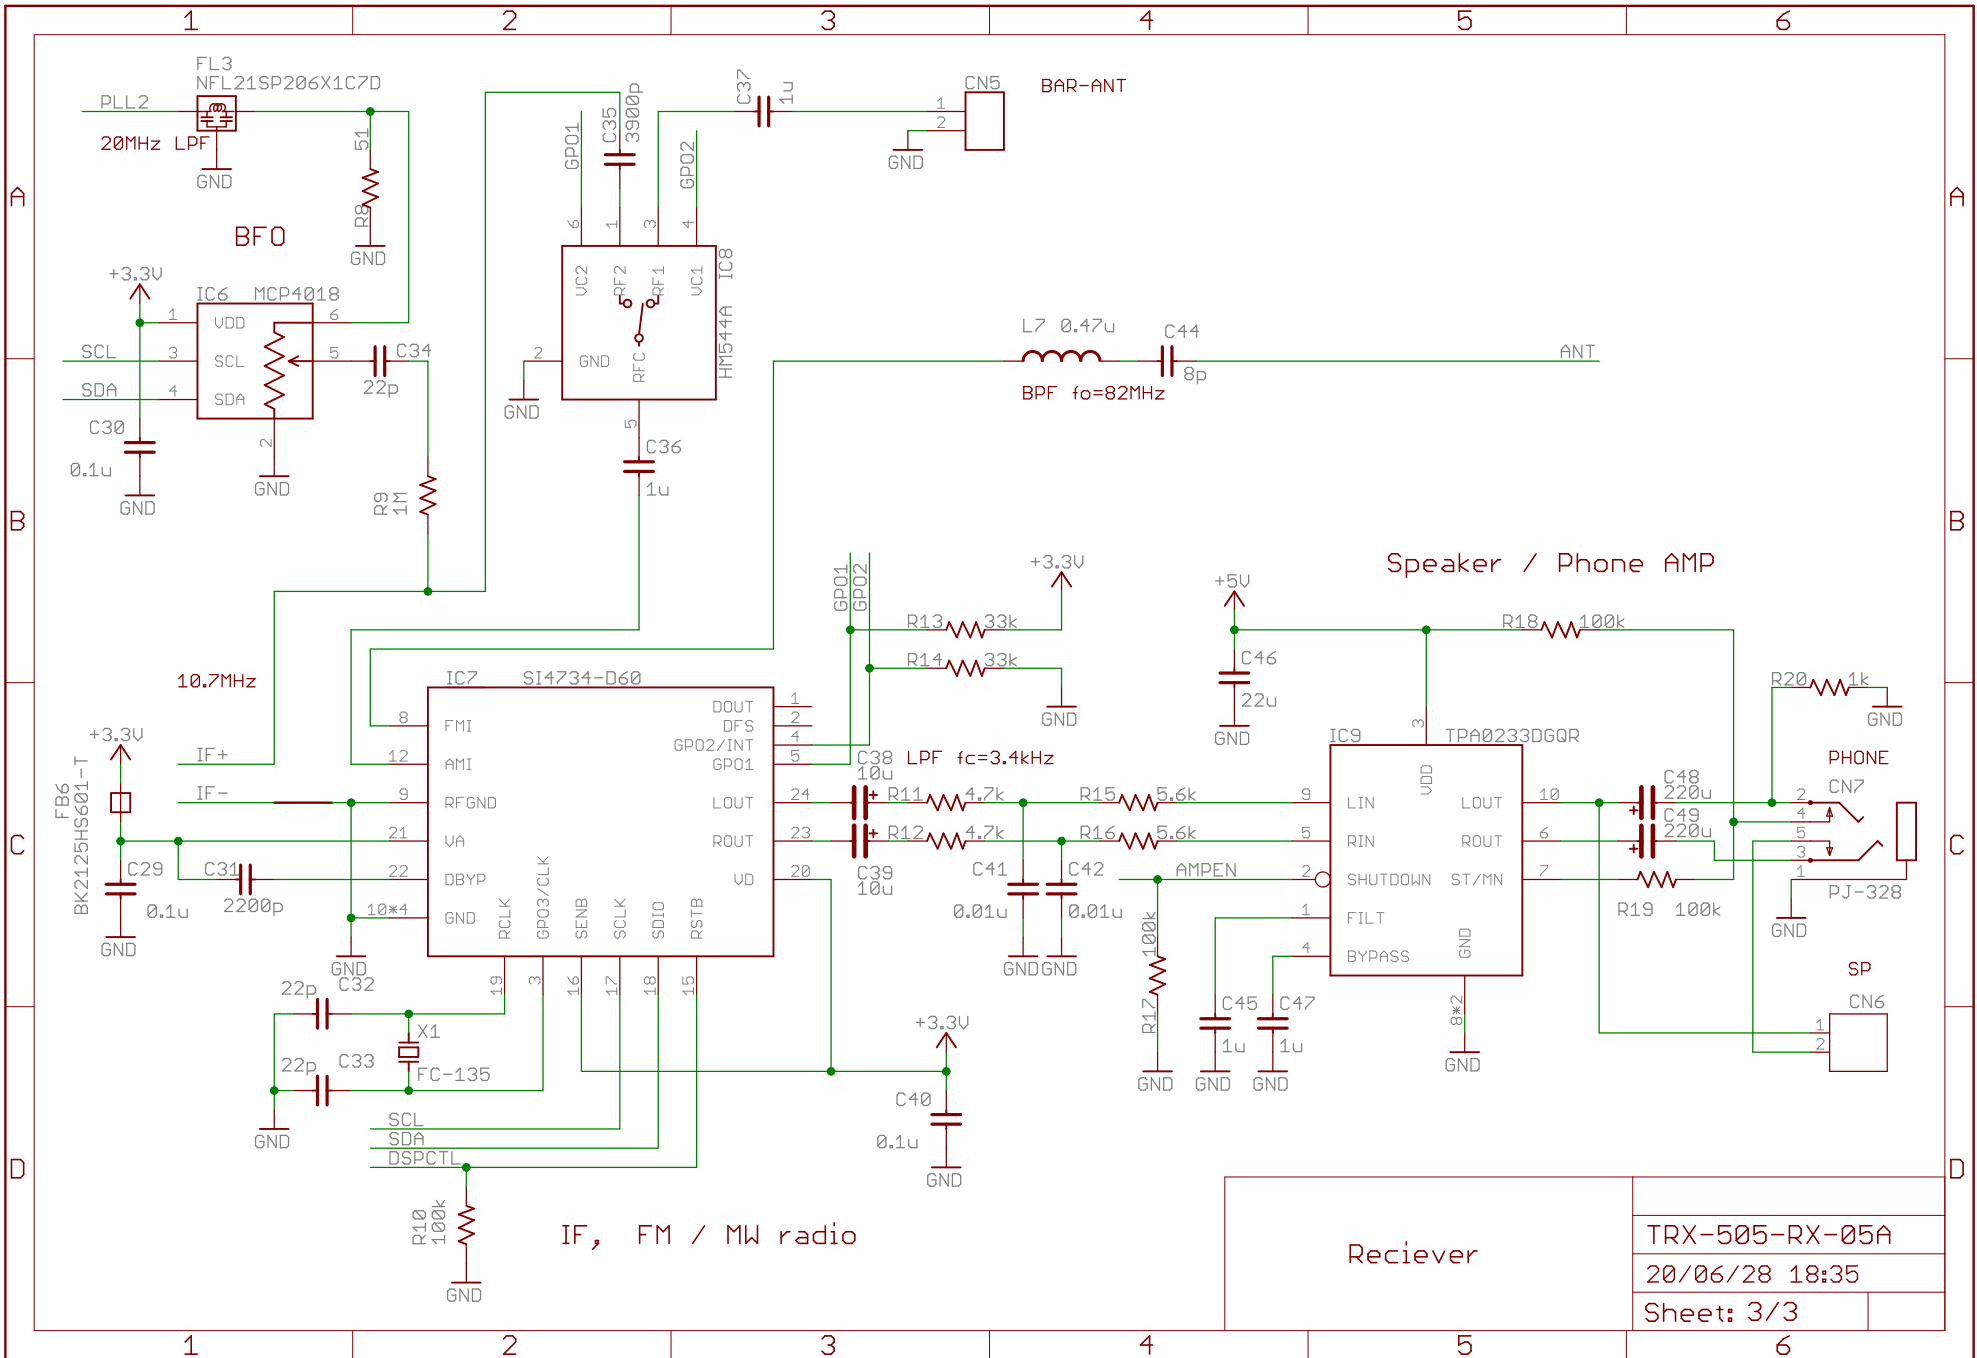

TRX-505-RX-05A
20/06/28 18:35
Sheet: 1/3

RF AMP, Mixer	TRX-505-RX-05A
	20/06/28 18:35
	Sheet: 2/3

IF, FM / MW radio

Receiver

TRX-505-RX-05A

20/06/28 18:35

Sheet: 3/3