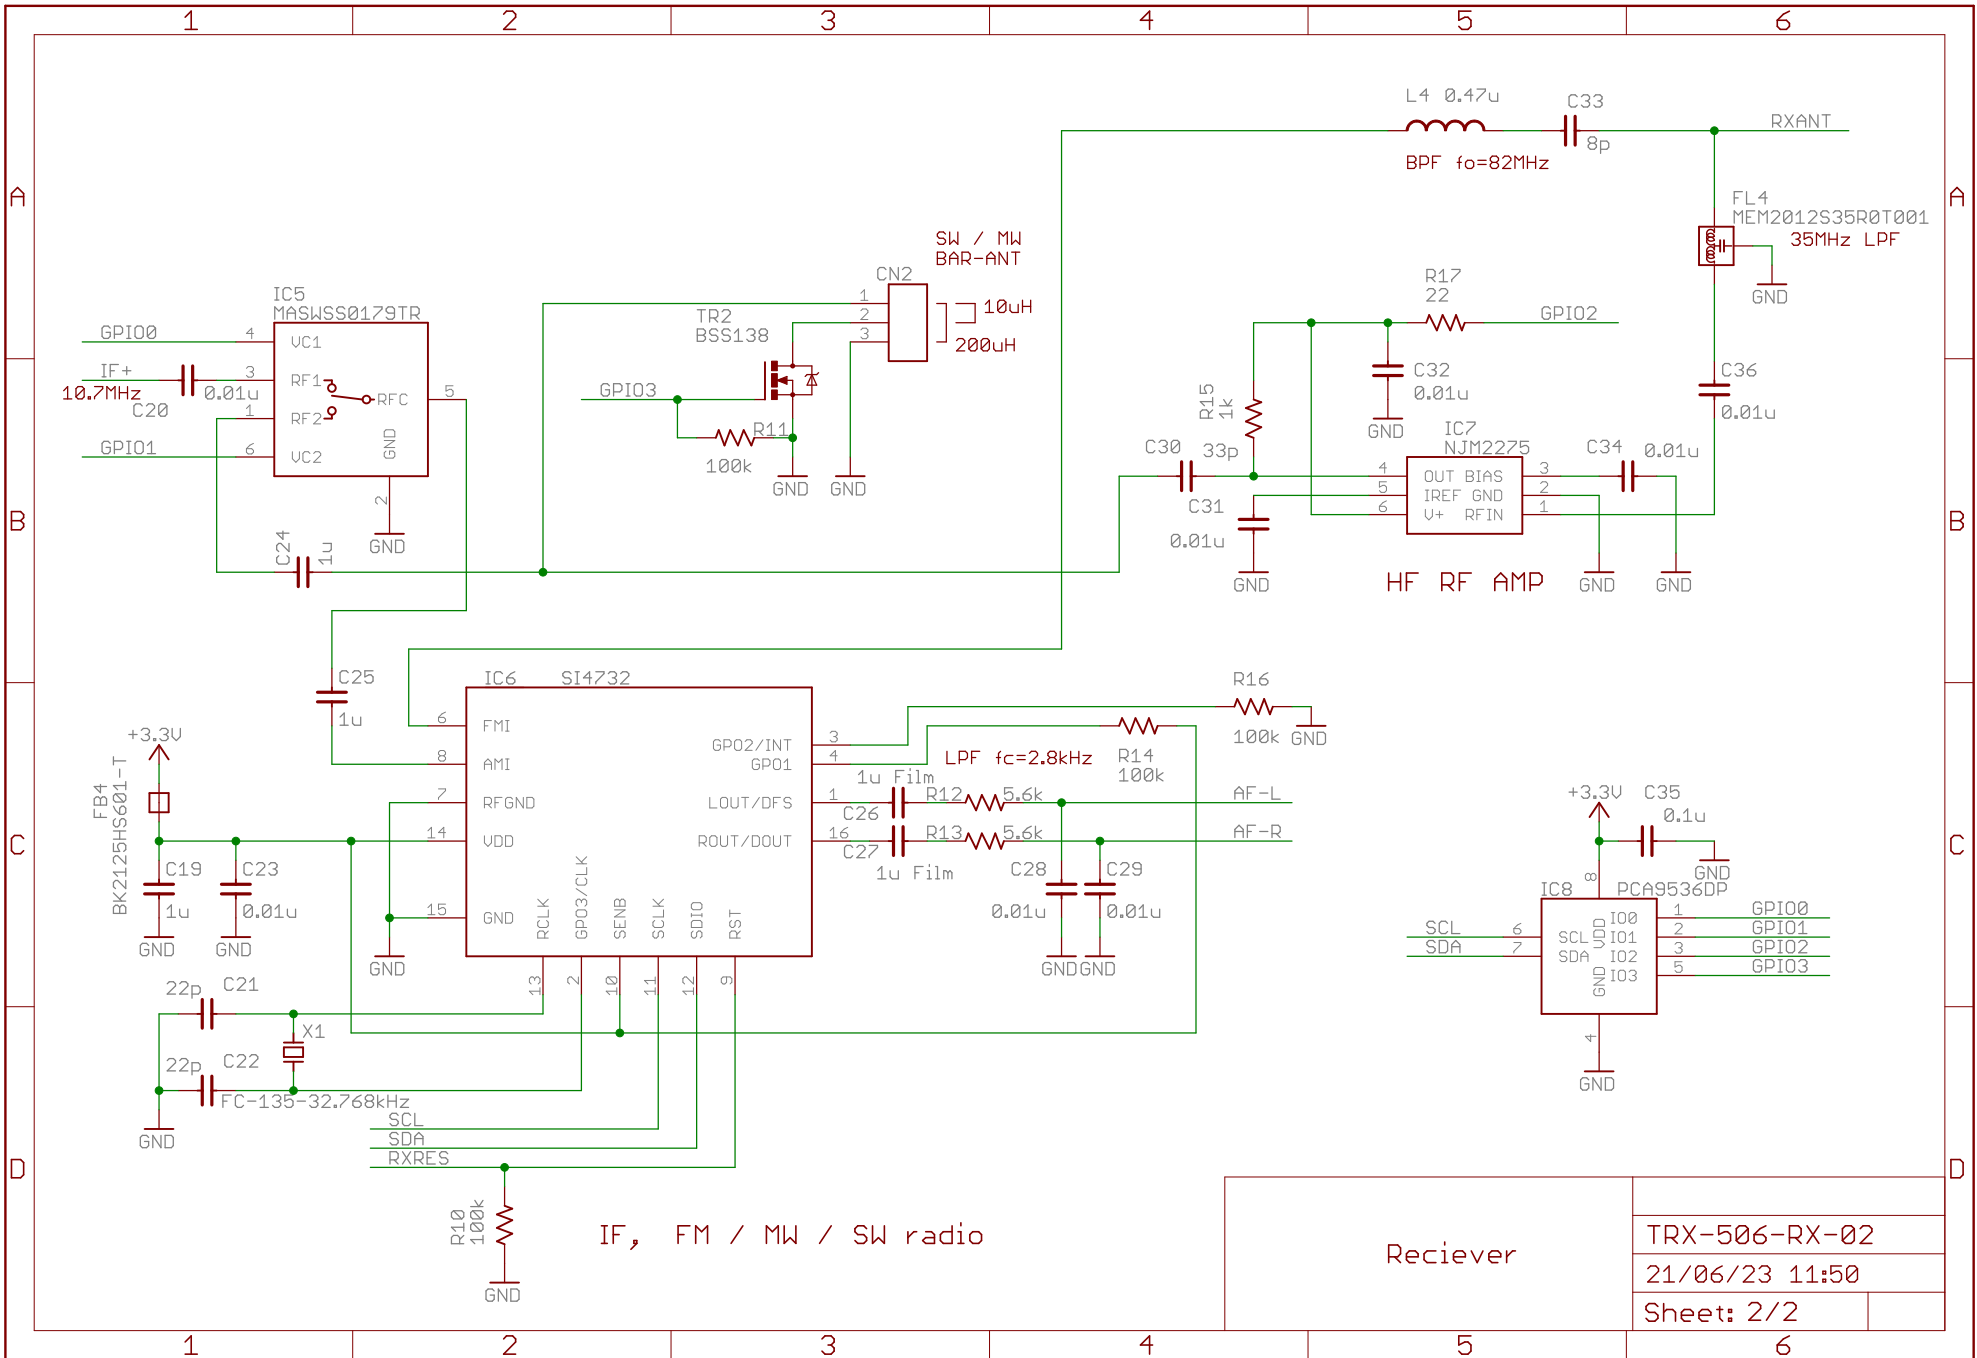

TRX-506-RX-02
21/06/23 11:50
Sheet: 1/2

R10 100k
GND

IF, FM / MW / SW radio

Receiver	TRX-506-RX-02
	21/06/23 11:50
	Sheet: 2/2